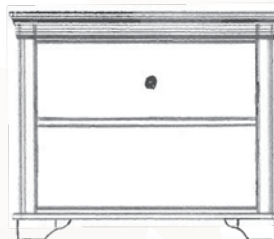

*Guard Rail and Adult Rails sold separately

HUTCH

54 5/8" W x 12 2/5" D x 41 5/8" H

3 DRAWER DRESSER

38 7/16" W x 21 7/8" D x 33 3/16" H

6 DRAWER DRESSER

38 7/16" W x 21 7/8" D x 58 3/16" H

NIGHTSTAND

26" W x 20" D x 26" H

AVAILABLE FINISHES

Mahogany