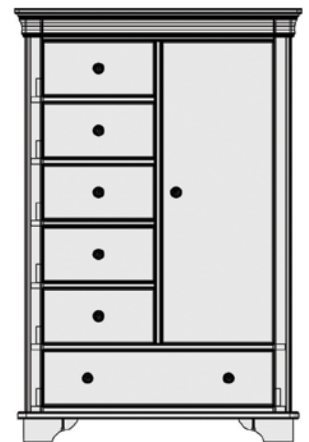

This is a special time in your life and we are here to help create the perfect place for your baby to sleep soundly.

DRESSING STATION HUTCH

54 5/8" W x 21 7/8" D x 33 1/4" H

CRIB

57 1/2" W x 31 1/2" D x 48" H

*Guard Rail and Adult Rails sold separately

HUTCH

54 5/8" W x 12 2/5" D x 41 5/8" H

3 DRAWER DRESSER

38 7/16" W x 21 7/8" D x 33 3/16" H

6 DRAWER DRESSER

38 7/16" W x 21 7/8" D x 58 3/16" H

NIGHTSTAND

26" W x 20" D x 26" H

AVAILABLE FINISHES

Mahogany