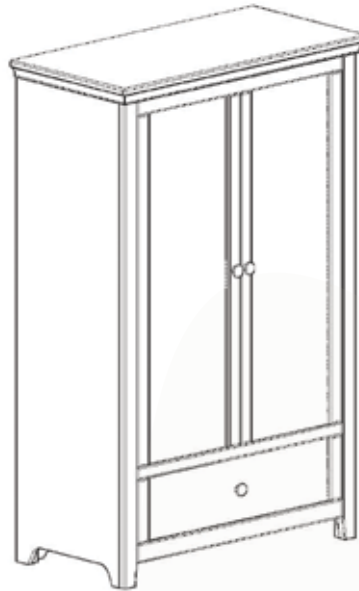

This is a special time in your life and we are here to help create the perfect place for your baby to sleep soundly.

CONVERTIBLE CRIB

54 1/2" W x 33 1/2" D x 45" H

ARMOIRE

40" W x 20" D x 62" H

DRESSING STATION

53 1/2" W x 20" D x 34" H

HUTCH

53 1/2" W x 12" D x 44 1/2" H

AVAILABLE FINISHES

Paprika, Caramel